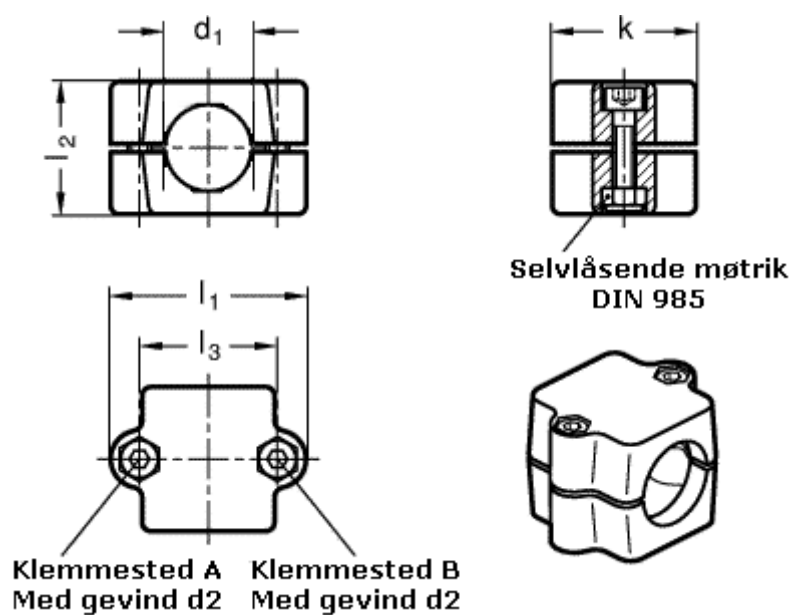

Article number: 20241B30462BL
Description: E+G Tube connector
GN 241-B30-46-BL

Measures

d1 = 30
d2 = M 8
k = 50
l1 = 68
l2 = 46
l3 = 48